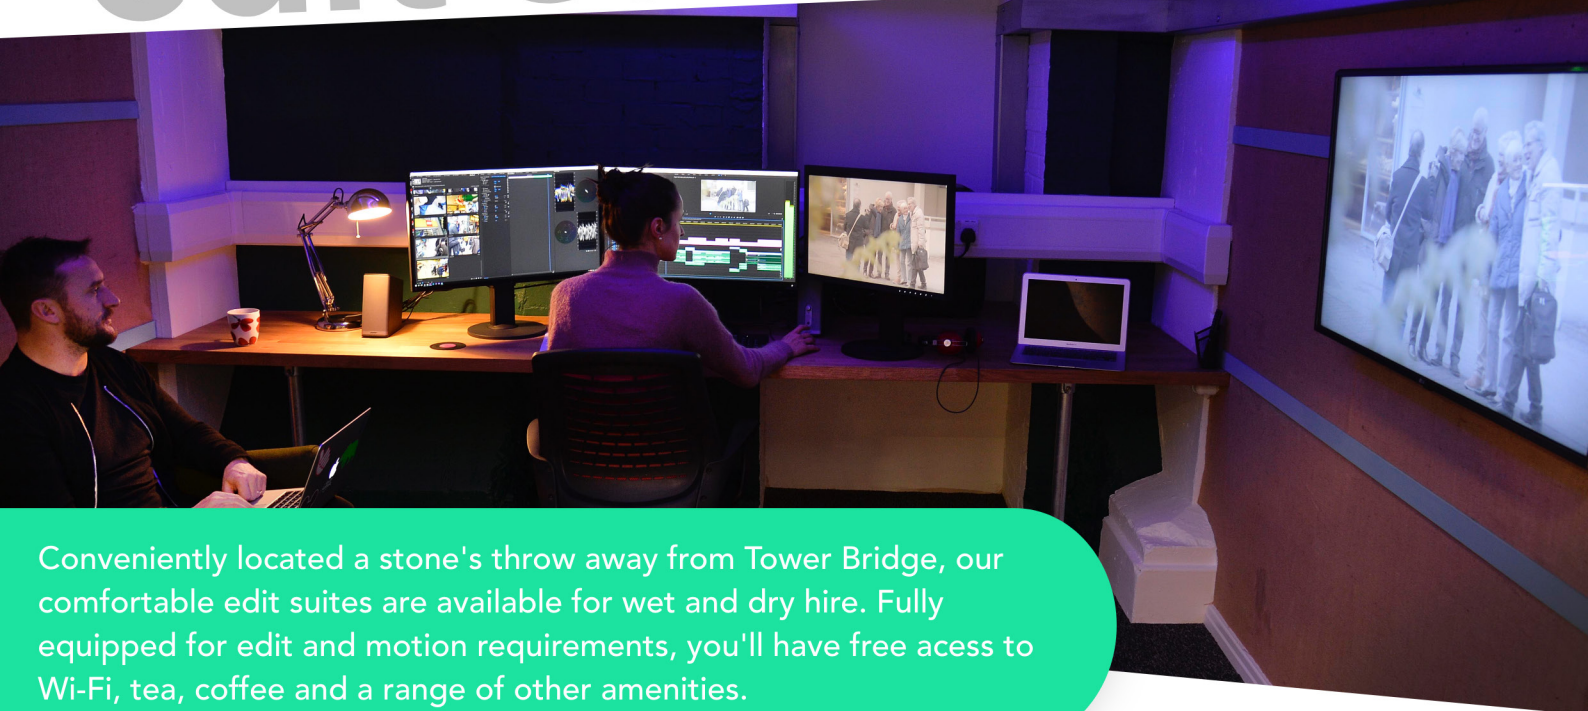

edit suite

Conveniently located a stone's throw away from Tower Bridge, our comfortable edit suites are available for wet and dry hire. Fully equipped for edit and motion requirements, you'll have free access to Wi-Fi, tea, coffee and a range of other amenities.